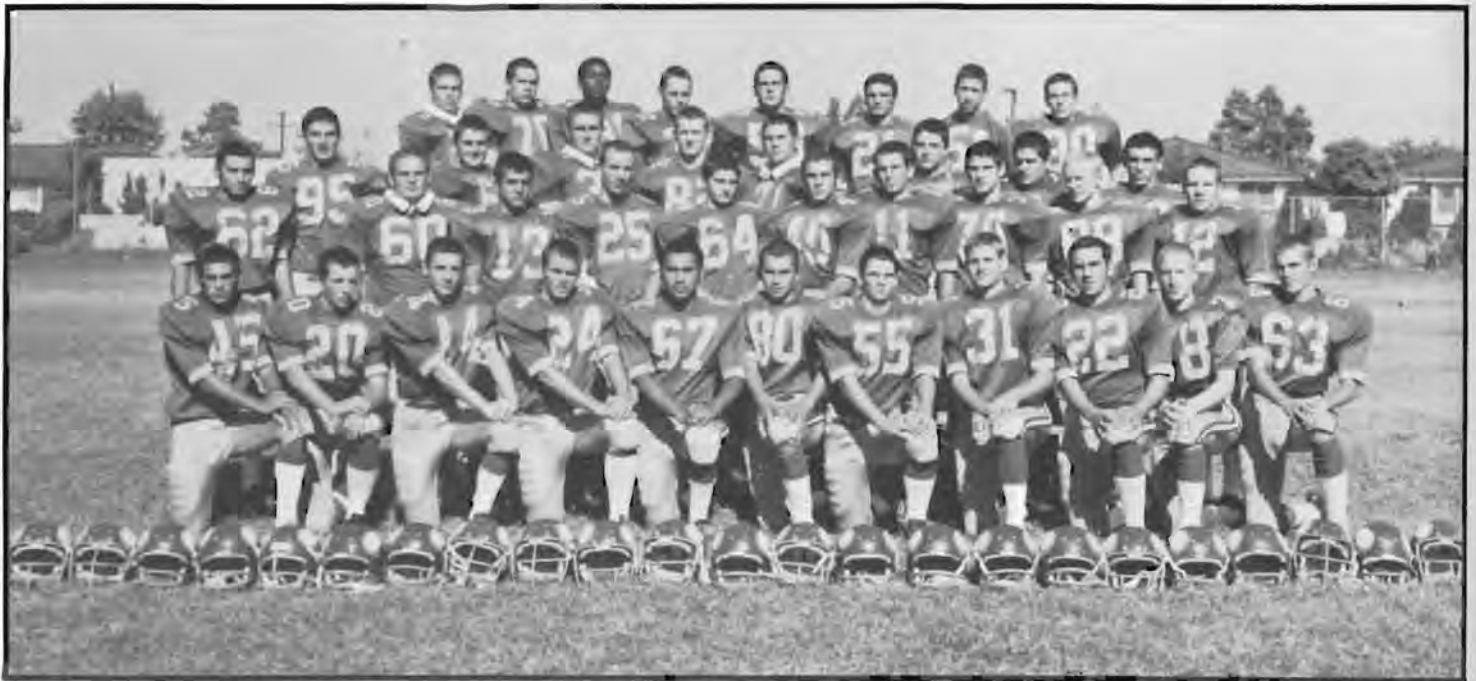

Terry Branigan

Ricardo Flores

Varsity Football '71

Varsity Football team (front row): R.Flores, G.Smith, D.Tuholski, B.Vestoa, R.Lopez, B.Nunez, D.Blackstock, G.Collins, D.Cassareal, B.Mathews, T.Kelly. (second row): D.Lopez, D.Wurzell, S.Viramontes, M.Parsons, F.Thierjung, J.Brown, J.McLoughlin, M.Engels, T.Lennon, T.Branigan.

(third row): J.McCaffrey, P.Thierjung, D.Burns, P.McIntyre, L.Quinn, M.Celotto, J.Pitzatella, B.Ressler. (top row): D.Honsowetz, J.Wurzell, D.Davenport, F.Kozakowski, C.Lambert, F.Lococo, R.Hickey, F.Strasser. Not shown: J.Delcastillo, B.Twomey.